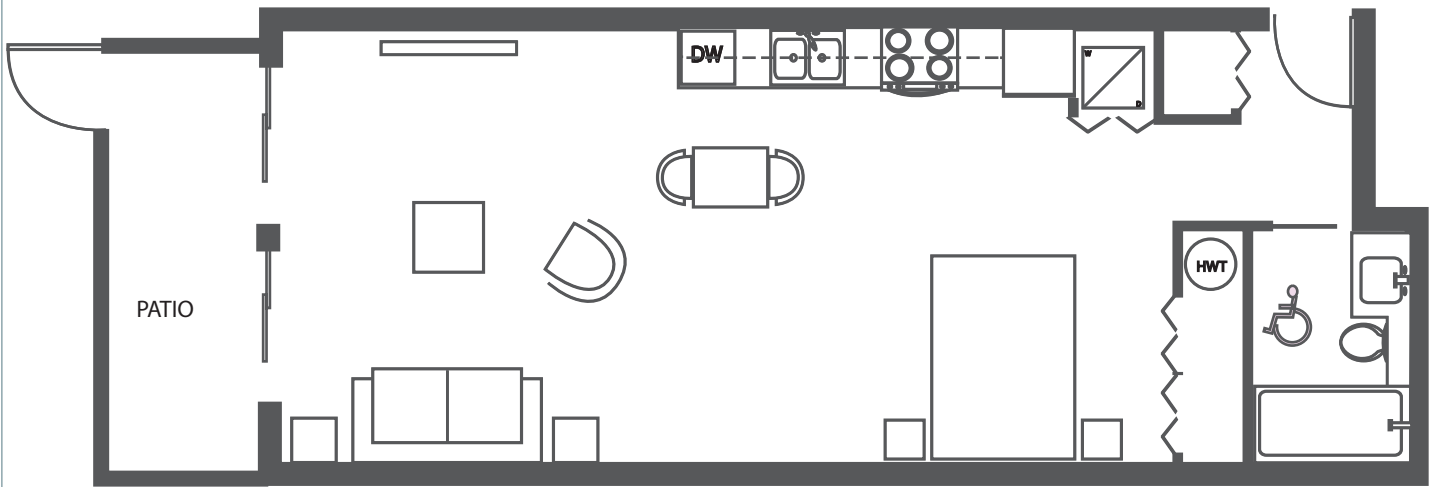

Plan A

STUDIO BATH: 1 SQ/FT: 627 UNITS: 101
PATIO: 100 SQ/FT

The plans provided here is purely informational and the developer reserves the right to modify the floor plans, specifications, features and dimensions and prices without notice. The square footages noted are approximate and are based on Architectural measurements, final dimensions may vary from those set out. E.& O.E.