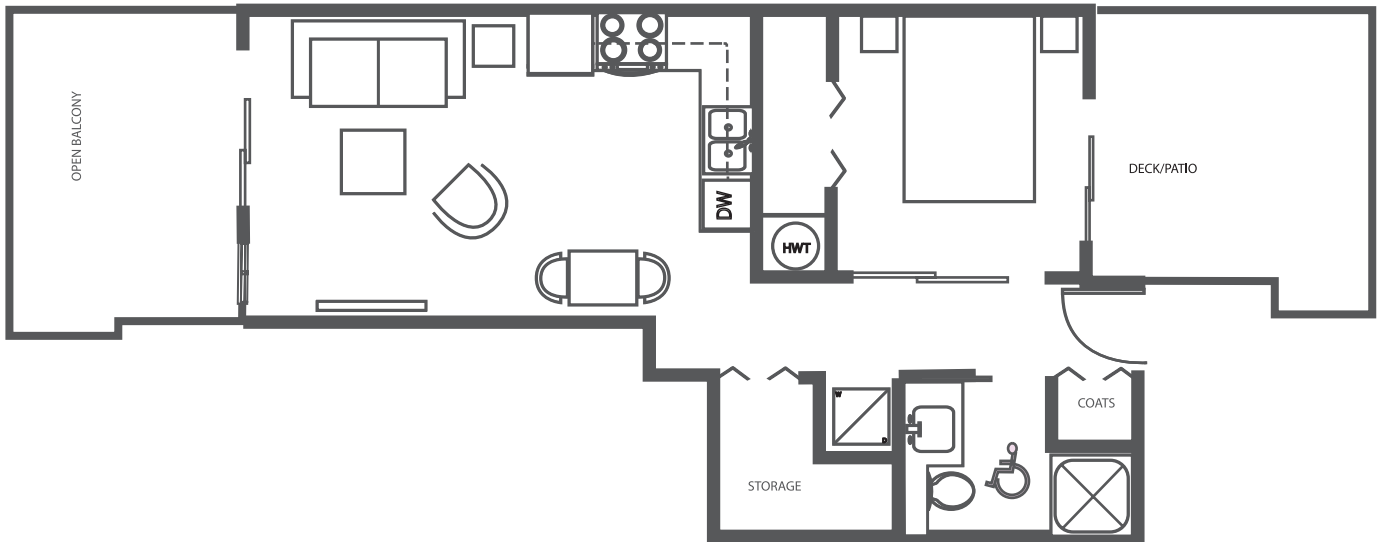

Plan F

BED: 1 BATH: 1 SQ/FT: 539 UNITS: 205

OPEN BALCONY: 80 SQ/FT

The plans provided here is purely informational and the developer reserves the right to modify the floor plans, specifications, features and dimensions and prices without notice. The square footages noted are approximate and are based on Architectural measurements, final dimensions may vary from those set out. E. & O.E.