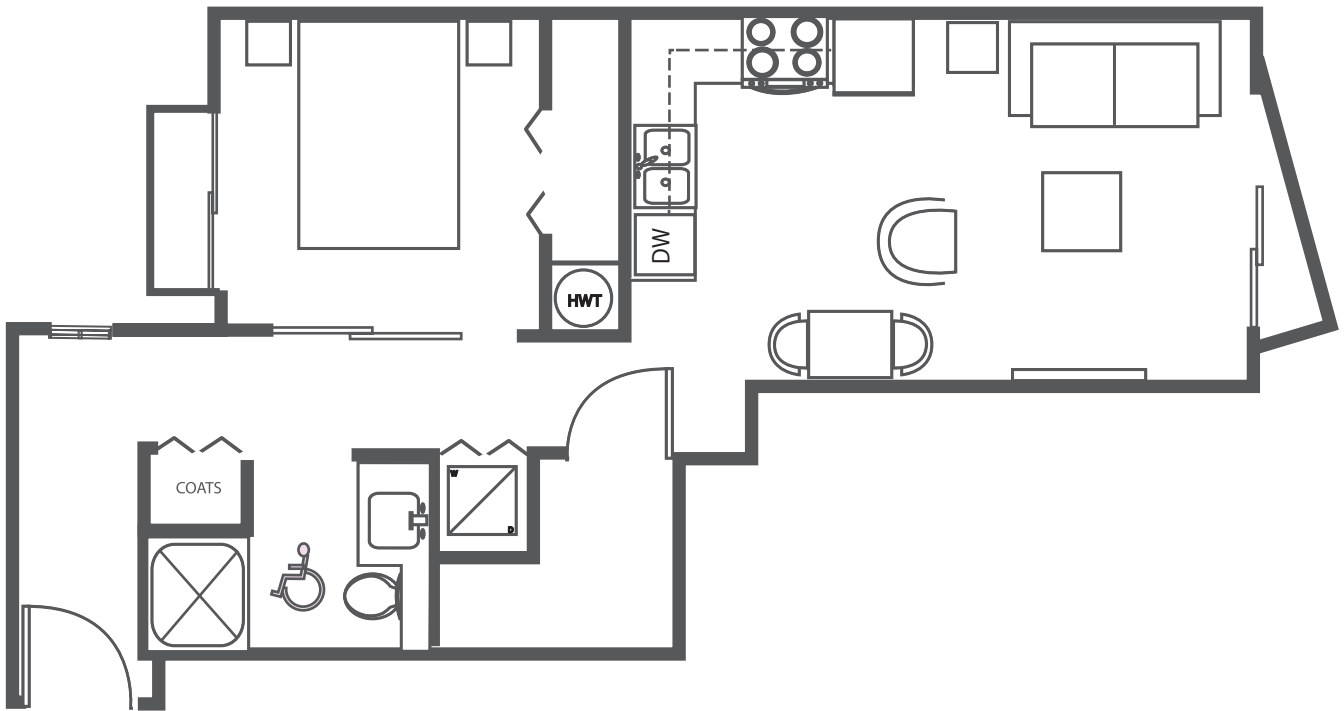

# Plan G1

BED: 1

BATH: 1

SQ/FT: 590

UNITS: 306

The plans provided here is purely informational and the developer reserves the right to modify the floor plans, specifications, features and dimensions and prices without notice. The square footages noted are approximate and are based on Architectural measurements, final dimensions may vary from those set out. E.& O.E.